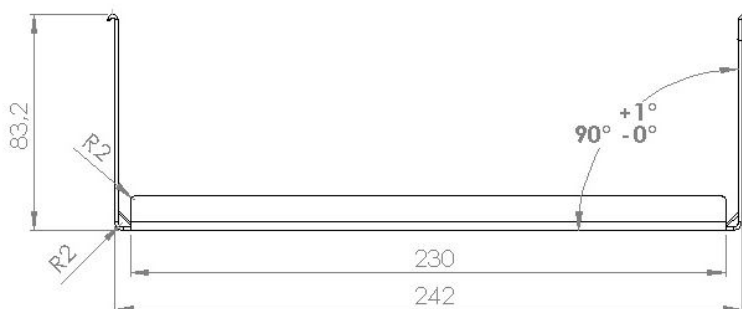

## Description:

Power Plug Tray f/Forro & Jive, 83,2x250,9x74,4mm, Steel, Black, Inner Measurements:  
82x240x65mm (H/L/W), Incl. 3, Pieces of Velcro Tape

## Item number:

25.20.344-1

Units	Box	Carton	HS Code	Barcode
Pcs.	1	14	8302420090	
				5704866499774