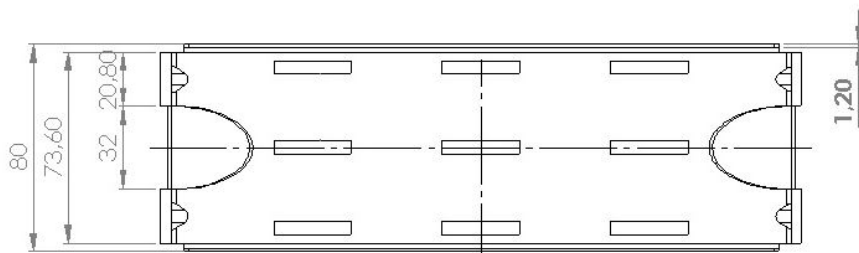

## Description:

Power Plug Tray f/Forro & Jive, 83,2x250,9x74,4mm, Steel, Black, Inner Measurements:  
82x240x65mm (H/L/W), Incl. 3, Pieces of Velcro Tape

## Item number:

25.20.344-1

Units	Box	Carton	HS Code	Barcode
Pcs.	1	14	8302420090	
				5704866499774